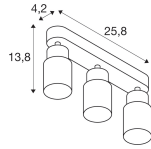

Specifications SLV Puri 2.0 Aluminium Spot Black | Suitable for 3x GU10

[View Product](#)

General Information

| | |
|--------------------------|-----------------------------------------------------------------------|
| SKU | 260585 |
| EAN | 4024163294065 |
| Brand | SLV |
| Manufacturer Name | PURI 2.0 Tube, wand- en plafondopbouwarmatuur, long, 3x max. 6W GU10, |
| Any Lamp all-in warranty | 5 Years |
| Average Lifetime (h) | 0 |

Technical Information

| | |
|--------------------------|-------------------------------------|
| Technology | Fixture with Socket |
| Voltage (V) | 220-240 |
| Dimmable | Dimmable when using a Dimmable Bulb |
| Suitable for | GU10 |
| Including bulb | No |
| Amount of bulbs required | 3 |
| Maximum Wattage Rating | 6 |
| Tiltable | Yes |
| Mounting Method | Ceiling, Wall mounted |
| Emergency Lighting | No Emergency Unit |
| Product Type Category | Decorative Lighting with Socket |

Dimensions

| | |
|-------------|-----|
| Length (mm) | 258 |
| Width (mm) | 55 |
| Height (mm) | 138 |

Sensor Information

| | |
|----------------|-----------|
| Type of sensor | No Sensor |
|----------------|-----------|