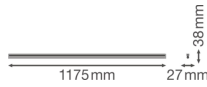

Specifications Ledvance LED Batten Linear Compact 20W 2000lm - 830 Warm White | 120cm

[View Product](#)

General Information

SKU	233347
EAN	4058075099739
Brand	Ledvance
Manufacturer Name	LN COMP BATTEN 1200 20W/3000K LEDV
Any Lamp all-in warranty	5 Years
Average Lifetime (h)	50000

Technical Information

Technology	LED Integrated
Voltage (V)	220-240
Dimmable	Not Dimmable
Colour of Light	White
Colour Code	830 Warm White
Colour temperature (Kelvin)	3000 Warm White
Colour Rendering (Ra)	80-89
Light colour options	Single Color
Luminous Efficacy (lm/W)	100
Power factor	>0.50
Including bulb	Yes
Length	120cm
Product Type Category	LED Batten

Fixture Information