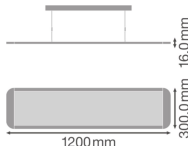

Specifications Ledvance LED Panel
Direct/Indirect 36W 3850lm - 830
Warm White | 120x30cm - UGR <19

[View Product](#)

General Information

SKU	236819
EAN	4058075144606
Brand	Ledvance
Manufacturer Name	PANEL D/I 1200 36W/3000K UGR19
Any Lamp all-in warranty	5 Years
Average Lifetime (h)	60000
Series	PANEL DIRECT/INDIRECT 1200 UGR19

Technical Information

Technology	LED Integrated
Voltage (V)	220-240
Dimmable	Not Dimmable
Colour Code	830 Warm White
Colour temperature (Kelvin)	3000 Warm White
Colour Rendering (Ra)	80-89
Colour of Light	White
Light colour options	Single Color
Luminous Efficacy (lm/W)	100
IP-rating	IP20
Impact Protection (IK)	IK03 - 0.35 joule

Dimensions

LED panel size	120x30cm
Length (mm)	1195
Width (mm)	295
Height (mm)	16

Sensor Information

Type of sensor

Why Any-lamp?

No Sensor

Order from the **largest lighting specialist** in Europe

Customised quotation