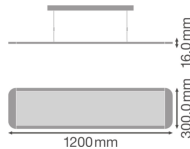

Specifications Ledvance LED Panel
Pendant 36W 4000lm - 840 Cool White
| 120x30cm - UGR <19 - Dali Dimmable

[View Product](#)

General Information

SKU	243691
EAN	4058075504042
Brand	Ledvance
Manufacturer Name	PANEL D/I 1200 36W/4000K UGR19 DALILEDV
Average Lifetime (h)	60000
Series	PANEL DIRECT/INDIRECT 1200 UGR19

Technical Information

Technology	LED Integrated
Voltage (V)	220-240
Dimmable	Dimmable with Dali
Colour Code	840 Cool White
Colour temperature (Kelvin)	4000 Cool White
Colour Rendering (Ra)	80-89
Colour of Light	White
Light colour options	Single Color
Including bulb	Yes
Luminous Efficacy (lm/W)	111
IP-rating	IP20
Impact Protection (IK)	IK03 - 0.35 joule

Colour of the Fixture White

Housing Aluminium

Colour of material White

Dimensions

LED panel size 120x30cm

Length (mm) 1200

Width (mm) 300

Height (mm) 16