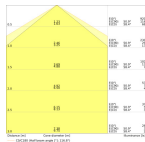

Specifications Ledvance Dulux-D LED  
7W - 830 Warm White | 4-Pin -  
Replaces 18W

[View Product](#)

## Dimensions

Length (mm) 142.8

Diameter (mm) 33