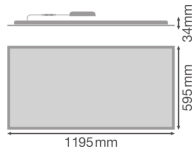

Specifications Ledvance LED Panel
Compact 53W 5830lm - 840 Cool White
| 120x60cm - Dali Dimmable

[View Product](#)

General Information

SKU	249874
EAN	4099854113703
Brand	Ledvance
Manufacturer Name	PL COMP 1200X600 V 53W 840 DALI FS1LEDV
Any Lamp all-in warranty	5 Years
Average Lifetime (h)	50000
Series	Compact

Colour of the Fixture	White
-----------------------	-------

Housing	Steel
---------	-------

Colour of material	White
--------------------	-------

Dimensions

LED panel size	120x60cm
----------------	----------

Length (mm)	1195
-------------	------

Width (mm)	595
------------	-----

Height (mm)	34
-------------	----

Sensor Information

Type of sensor	No Sensor
----------------	-----------

Why Any-lamp?

 Order from the **largest lighting specialist** in Europe  **Customised** quotation