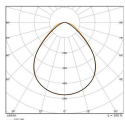

Specifications Ledvance LED Panel Eco  
36W 3600lm - 830 Warm White |  
60X60cm - UGR <19

[View Product](#)

## Dimensions

LED panel size 60x60cm

Length (mm) 595

Width (mm) 595

Height (mm) 32