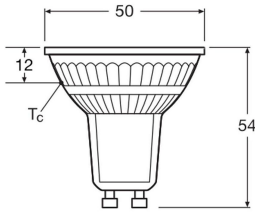

Specifications Ledvance LED Reflector GU10 PAR16 3.7W 350lm 36d - 840 Cool White | Replaces 35W

[View Product](#)

General Information

SKU	256892
EAN	4099854458064
Brand	Ledvance
Manufacturer Name	LED PAR16 P 3.7W 840 GU10
Full box quantity	1
Any Lamp all-in warranty	4 Years
Energy efficiency class	E
Average Lifetime (h)	15000

Technical Information

Technology	LED
Product Type Category	GU10 LED
Voltage (V)	220-240
Beam Angle (degree)	36
Dimmable	Not Dimmable
Cap / Base	GU10
Colour Code	840 Cool White
Colour temperature (Kelvin)	4000 Cool White
Colour Rendering (Ra)	80-89
Colour of Light	White

Lamp Information

Bulb finish	Clear
-------------	-------

Series	LED PAR16 P
--------	-------------

Dimensions

Length (mm)	54
-------------	----

Diameter (mm)	50
---------------	----

Shape	Reflector
-------	-----------