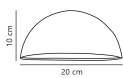

[View Product](#)

General Information

SKU	253896
EAN	5701581917958
Brand	Nordlux
Manufacturer Name	Scorpion | Wall Lamp | Galvanized
Any Lamp all-in warranty	5 Years

Technical Information

Technology	Fixture with Socket
Voltage (V)	220-240
Dimmable	Dimmable when using a Dimmable Bulb
Suitable for	E14
Including bulb	No
Amount of bulbs required	1
Maximum Wattage Rating	40
Tiltable	No
Mounting Method	Wall mounted
Emergency Lighting	No Emergency Unit
Product Type Category	Decorative Lighting with Socket

Fixture Information