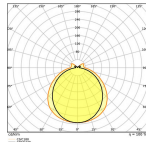

[View Product](#)

General Information

SKU	257409
EAN	8719157070300
Brand	Ledvance
Manufacturer Name	Multipack 10x DULUX LED F24 EM V 12W 840 2G10 LEDV
Full box quantity	10
Any Lamp all-in warranty	3 Years
Energy efficiency class	E
Average Lifetime (h)	30000

Technical Information

Technology	LED
Dimmable	Not Dimmable
Cap / Base	2G10 (4-pins)
Number of pins	4
Colour Code	840 Cool White
Colour temperature (Kelvin)	4000 Cool White
Colour Rendering (Ra)	80-89
Colour of Light	White
Light colour options	Single Color
Luminous Efficacy (lm/W)	125