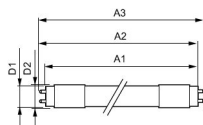

[View Product](#)

General Information

SKU	248765
EAN	8720169199989
Brand	Philips
Manufacturer Name	CorePro LEDtube UN 1200mm UO 15.5W840 T8
Full box quantity	20
Any Lamp all-in warranty	3 Years
Energy efficiency class	D
Average Lifetime (h)	50000
Voltage (V)	220-240

Technical Information

Technology	LED
Dimmable	Not Dimmable
Cap / Base	G13
Rotatable	No
Colour Code	840 Cool White
Colour temperature (Kelvin)	4000 Cool White
Colour Rendering (Ra)	80-89
Colour of Light	White
Light colour options	Single Color
Luminous Efficacy (lm/W)	154