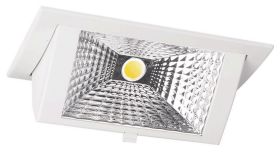

## Specifications LED Downlight Wallwasher Wally Medium White 27W 3850lm 78x100D - 840 Cool White - 238x145mm

[View Product](#)

### Technical Information

Tiltable	Yes
Technology	LED Integrated
Voltage (V)	220-240
Dimmable	Not Dimmable
Colour Code	840 Cool White
Colour temperature (Kelvin)	4000 Cool White
Colour Rendering (Ra)	80-89
Colour of Light	White
Light colour options	Single Color
Driver Included	Yes
Beam Angle (degree)	78x100
Luminous Efficacy (lm/W)	142.6

Power factor	>0.90
Installation Depth (mm)	100
Optical Cover	Glass
Product Type Category	LED Downlight

## Fixture Information

Mounting Method	Recessed
Cut out (mm)	218x125
IP-rating	IP20
Housing	Aluminium
Colour of the Fixture	White
Colour of material	White
Fixture Connection	PIP [Push-in connector and pull relief]
Series	Wally Medium